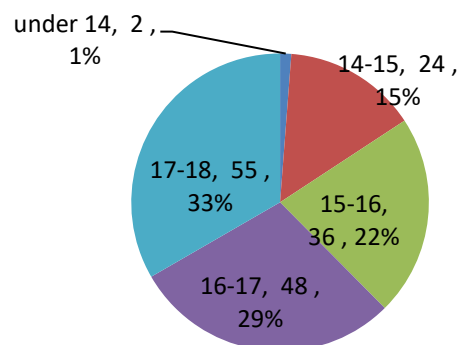

Characteristics of New Juvenile Detendants in Hsinchu Detention Center,  
Agency of Corrections, Ministry of Justice

Unit : Persons

End of Year	Total	Sex		Age						Education	
		Male	Female	under 14	14-15	15-16	16-17	17-18	over 18	under Junior High School	Senior High School
2015	343	275	68	27	28	43	65	72	108	247	96
2016	330	255	75	13	30	36	65	75	111	200	130
2017	312	268	44	16	31	47	53	66	99	215	97
2018	251	220	31	13	29	50	44	67	48	168	83
2019	236	196	40	2	24	36	48	55	71	133	103

Ages of New Juvenile Detendants (2019)

Education of New Juvenile Detendants (2019)