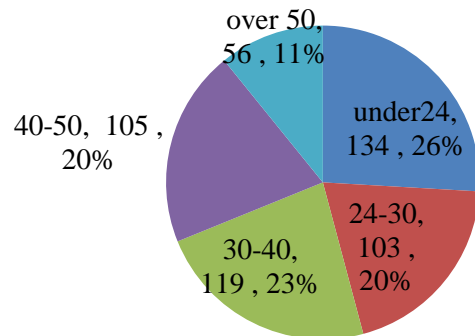

Characteristics of New Detendants in Hsinchu Detention Center,
Agency of Corrections, Ministry of Justice

Unit : Persons

End of Year	Total	Sex		Age					Education		
		Male	Female	under24	24-30	30-40	40-50	over 50	under Junior High School	Senior High School	College & Graduate School
2015	446	412	34	77	59	162	96	52	200	201	45
2016	468	434	34	90	79	140	103	56	199	233	36
2017	471	441	30	99	72	148	91	61	191	246	34
2018	498	456	42	123	93	118	94	70	204	254	40
2019	517	474	43	134	103	119	105	56	168	292	57

Ages of Detendants
(2019)

Education of Detendants
(2019)