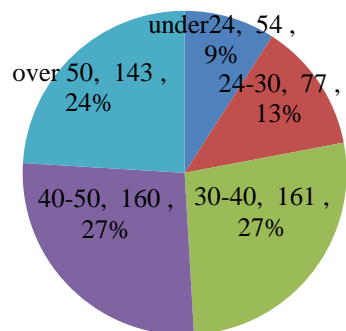

Characteristics of New Prisoners in Hsinchu Detention Center,
Agency of Corrections, Ministry of Justice

Unit : Persons

End of Year	Total	Sex		Age					Education		
		Male	Female	under24	24-30	30-40	40-50	over 50	under Junior High School	Senior High School	College & Graduate School
2015	597	597	-	47	75	162	162	151	317	244	36
2016	661	660	1	70	86	195	153	157	380	246	35
2017	589	586	3	43	78	192	156	120	317	256	16
2018	543	537	6	51	88	145	141	118	287	232	24
2019	595	594	1	54	77	161	160	143	281	285	29

Explanation: The above statistics not includes temporary inmates.

**Ages of New Prisoners
(2019)**

**Education of New Prisoners
(2019)**