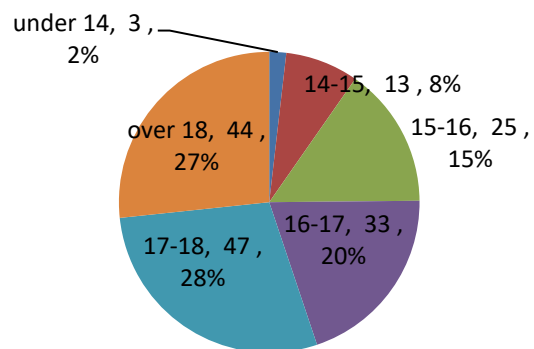

Characteristics of New Juvenile Detendants in Hsinchu Detention Center,
Agency of Corrections, Ministry of Justice

Unit : Persons

End of Year	Total	Sex		Age						Education	
		Male	Female	under 14	14-15	15-16	16-17	17-18	over 18	under Junior High School	Senior High School
2018	251	220	31	13	29	50	44	67	48	168	83
2019	236	196	40	2	24	36	48	55	71	133	103
2020	208	180	28	4	17	36	41	57	53	127	81
2021	178	152	26	6	20	30	34	42	46	104	74
2022	195	162	33	9	22	30	36	47	51	112	83
2023 Jan.-Oct.	165	145	20	3	13	25	33	47	44	89	76

Ages of New Juvenile Detendants
(2023 Jan.-Oct.)

Education of New Juvenile
Detendants (2023 Jan.-Oct.)