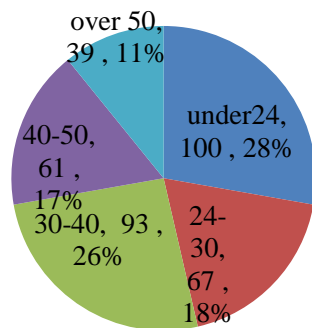

Characteristics of New Detendants in Hsinchu Detention Center,  
Agency of Corrections, Ministry of Justice

Unit : Persons

End of Year	Total	Sex		Age					Education		
		Male	Female	under24	24-30	30-40	40-50	over 50	under Junior High School	Senior High School	College & Graduate School
2018	498	456	42	123	93	118	94	70	204	254	40
2019	517	474	43	134	103	119	105	56	168	292	57
2020	436	392	44	74	93	94	96	79	162	229	45
2021	407	374	33	84	80	108	89	46	162	210	35
2022	442	401	41	73	104	118	75	72	131	244	67
2023 Jan.-Oct.	360	335	25	100	67	93	61	39	128	175	57

Ages of Detendants  
(2023 Jan.-Oct.)

Education of Detendants  
(2023 Jan.-Oct.)