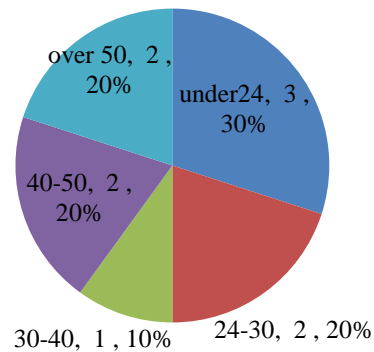

Characteristics of New Prisoners in Hsinchu Detention Center,
Agency of Corrections, Ministry of Justice

Unit : Persons

End of Year	Total	Sex		Age					Education		
		Male	Female	under24	24-30	30-40	40-50	over 50	under Junior High School	Senior High School	College & Graduate School
2018	543	537	6	51	88	145	141	118	287	232	24
2019	595	594	1	54	77	161	160	143	281	285	29
2020	586	581	5	57	69	169	144	147	279	276	31
2021	416	413	3	25	65	88	121	117	198	197	21
2022	316	314	2	26	44	67	91	88	117	166	33
2023 Jan.-Oct.	10	8	2	3	2	1	2	2	6	3	1

Explanation: The above statistics not includes temporary inmates.

**Ages of New Prisoners
(2023 Jan.-Oct.)**

**Education of New Prisoners
(2023 Jan.-Oct.)**