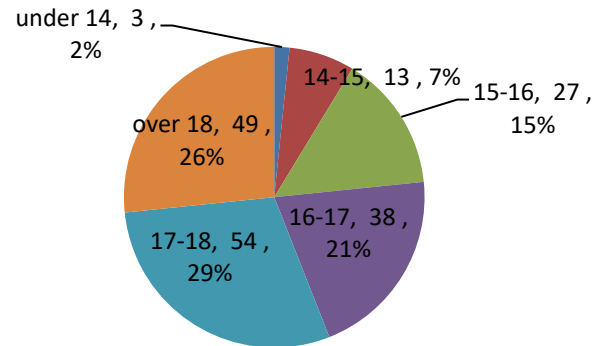

Characteristics of New Juvenile Detendants in Hsinchu Detention Center,
Agency of Corrections, Ministry of Justice

Unit : Persons

End of Year	Total	Sex		Age						Education	
		Male	Female	under 14	14-15	15-16	16-17	17-18	over 18	under Junior High School	Senior High School
2018	251	220	31	13	29	50	44	67	48	168	83
2019	236	196	40	2	24	36	48	55	71	133	103
2020	208	180	28	4	17	36	41	57	53	127	81
2021	178	152	26	6	20	30	34	42	46	104	74
2022	195	162	33	9	22	30	36	47	51	112	83
2023 Jan.-Nov.	184	161	23	3	13	27	38	54	49	94	90

Ages of New Juvenile Detendants
(2023 Jan.-Nov.)

Education of New Juvenile
Detendants (2023 Jan.-Nov.)