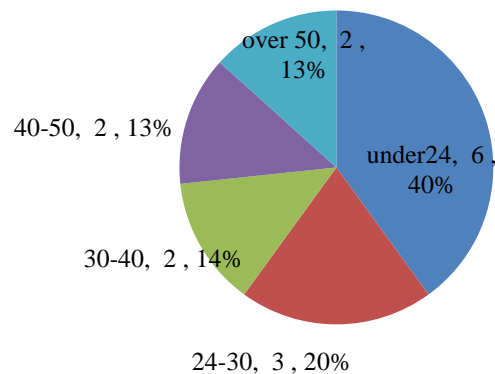

Characteristics of New Prisoners in Hsinchu Detention Center,
Agency of Corrections, Ministry of Justice

Unit : Persons

End of Year	Total	Sex		Age					Education		
		Male	Female	under24	24-30	30-40	40-50	over 50	under Junior High School	Senior High School	College & Graduate School
2018	543	537	6	51	88	145	141	118	287	232	24
2019	595	594	1	54	77	161	160	143	281	285	29
2020	586	581	5	57	69	169	144	147	279	276	31
2021	416	413	3	25	65	88	121	117	198	197	21
2022	316	314	2	26	44	67	91	88	117	166	33
2023	15	13	2	6	3	2	2	2	9	5	1

Explanation: The above statistics not includes temporary inmates.

Ages of New Prisoners
(2023)

Education of New Prisoners
(2023)