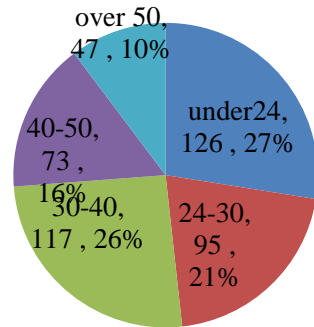

Characteristics of New Detendants in Hsinchu Detention Center,  
Agency of Corrections, Ministry of Justice

Unit : Persons

End of Year	Total	Sex		Age					Education		
		Male	Female	under24	24-30	30-40	40-50	over 50	under Junior High School	Senior High School	College & Graduate School
2018	498	456	42	123	93	118	94	70	204	254	40
2019	517	474	43	134	103	119	105	56	168	292	57
2020	436	392	44	74	93	94	96	79	162	229	45
2021	407	374	33	84	80	108	89	46	162	210	35
2022	442	401	41	73	104	118	75	72	131	244	67
2023	458	425	33	126	95	117	73	47	155	233	70

Ages of Detendants  
(2023)

Education of Detendants  
(2023)