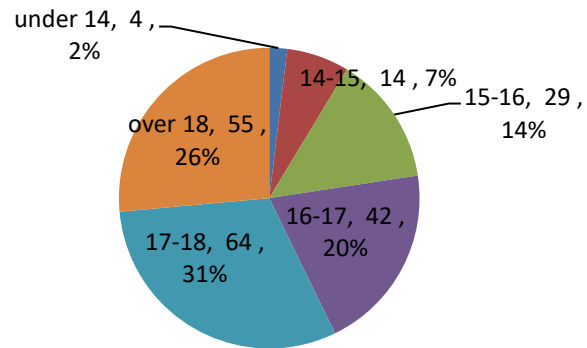

Characteristics of New Juvenile Detendants in Hsinchu Detention Center,  
Agency of Corrections, Ministry of Justice

Unit : Persons

End of Year	Total	Sex		Age						Education	
		Male	Female	under 14	14-15	15-16	16-17	17-18	over 18	under Junior High School	Senior High School
2018	251	220	31	13	29	50	44	67	48	168	83
2019	236	196	40	2	24	36	48	55	71	133	103
2020	208	180	28	4	17	36	41	57	53	127	81
2021	178	152	26	6	20	30	34	42	46	104	74
2022	195	162	33	9	22	30	36	47	51	112	83
2023	208	181	27	4	14	29	42	64	55	102	106

Ages of New Juvenile Detendants  
(2023)

Education of New Juvenile  
Detendants (2023)