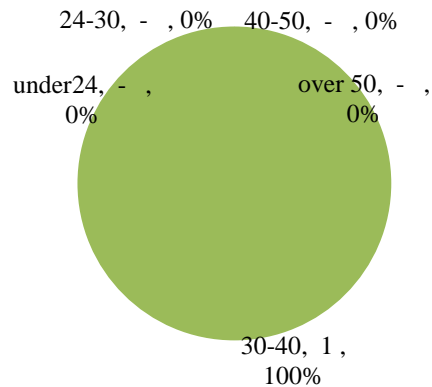

Characteristics of New Prisoners in Hsinchu Detention Center,
Agency of Corrections, Ministry of Justice

Unit : Persons

End of Year	Total	Sex		Age					Education		
		Male	Female	under24	24-30	30-40	40-50	over 50	under Junior High School	Senior High School	College & Graduate School
2019	595	594	1	54	77	161	160	143	281	285	29
2020	586	581	5	57	69	169	144	147	279	276	31
2021	416	413	3	25	65	88	121	117	198	197	21
2022	316	314	2	26	44	67	91	88	117	166	33
2023	15	13	2	6	3	2	2	2	9	5	1
2024 Jan.	1	1	-	-	-	1	-	-	1	-	-

Explanation: The above statistics not includes temporary inmates.

Ages of New Prisoners
(2024 Jan.)

Education of New Prisoners
(2024 Jans)