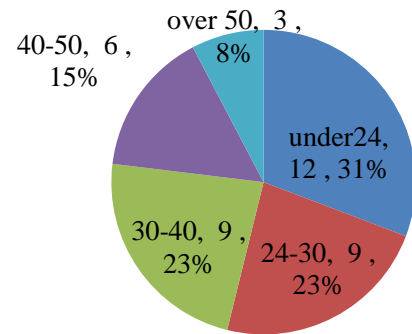

Characteristics of New Detendants in Hsinchu Detention Center,
Agency of Corrections, Ministry of Justice

Unit : Persons

End of Year	Total	Sex		Age					Education		
		Male	Female	under24	24-30	30-40	40-50	over 50	under Junior High School	Senior High School	College & Graduate School
2019	517	474	43	134	103	119	105	56	168	292	57
2020	436	392	44	74	93	94	96	79	162	229	45
2021	407	374	33	84	80	108	89	46	162	210	35
2022	442	401	41	73	104	118	75	72	131	244	67
2023	458	425	33	126	95	117	73	47	155	233	70
2024 Jan.	39	39	-	12	9	9	6	3	14	17	8

Ages of Detendants
(2024 Jan.)

Education of Detendants
(2024 Jan.)