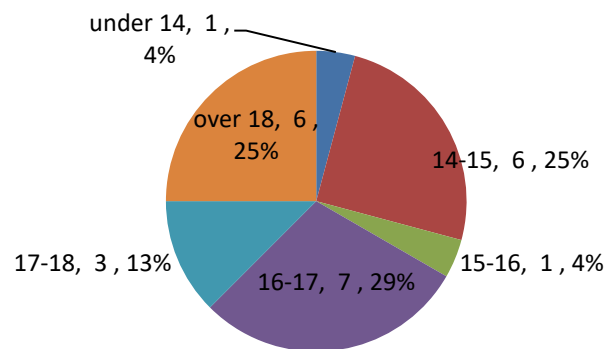

Characteristics of New Juvenile Detendants in Hsinchu Detention Center,
Agency of Corrections, Ministry of Justice

Unit : Persons

End of Year	Total	Sex		Age						Education	
		Male	Female	under 14	14-15	15-16	16-17	17-18	over 18	under Junior High School	Senior High School
2019	236	196	40	2	24	36	48	55	71	133	103
2020	208	180	28	4	17	36	41	57	53	127	81
2021	178	152	26	6	20	30	34	42	46	104	74
2022	195	162	33	9	22	30	36	47	51	112	83
2023	208	181	27	4	14	29	42	64	55	102	106
2024 Jan.	24	19	5	1	6	1	7	3	6	14	10

Ages of New Juvenile Detendants
(2024 Jan.)

Education of New Juvenile
Detendants (2024 Jan.)