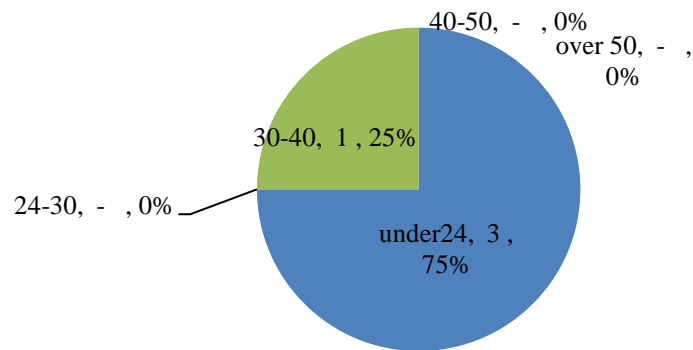

**Characteristics of New Prisoners in Hsinchu Detention Center,
Agency of Corrections, Ministry of Justice**

Unit : Persons

End of Year	Total	Sex		Age					Education		
		Male	Female	under24	24-30	30-40	40-50	over 50	under Junior High School	Senior High School	College & Graduate School
2019	595	594	1	54	77	161	160	143	281	285	29
2020	586	581	5	57	69	169	144	147	279	276	31
2021	416	413	3	25	65	88	121	117	198	197	21
2022	316	314	2	26	44	67	91	88	117	166	33
2023	15	13	2	6	3	2	2	2	9	5	1
2024 Jan.-Feb.	4	4	-	3	-	1	-	-	2	1	1

Explanation: The above statistics not includes temporary inmates.

**Ages of New Prisoners
(2024 Jan.-Feb.)**

**Education of New Prisoners
(2024 Jans.-Feb.)**