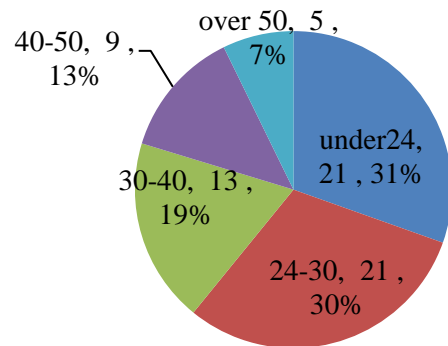

Characteristics of New Detendants in Hsinchu Detention Center,
Agency of Corrections, Ministry of Justice

Unit : Persons

End of Year	Total	Sex		Age					Education		
		Male	Female	under24	24-30	30-40	40-50	over 50	under Junior High School	Senior High School	College & Graduate School
2019	517	474	43	134	103	119	105	56	168	292	57
2020	436	392	44	74	93	94	96	79	162	229	45
2021	407	374	33	84	80	108	89	46	162	210	35
2022	442	401	41	73	104	118	75	72	131	244	67
2023	458	425	33	126	95	117	73	47	155	233	70
2024 Jan.-Feb.	69	69	-	21	21	13	9	5	21	33	15

**Ages of Detendants
(2024 Jan.-Feb.)**

**Education of Detendants
(2024 Jan.-Feb.)**