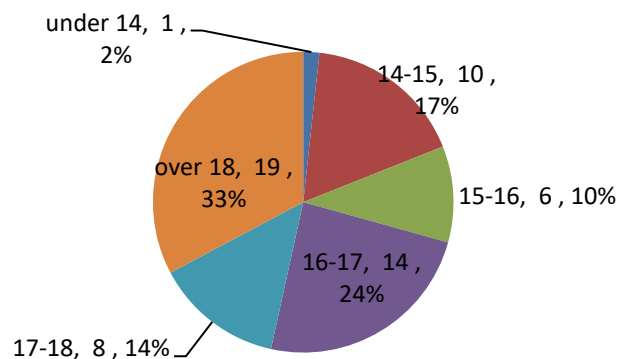

Characteristics of New Juvenile Detendants in Hsinchu Detention Center,
Agency of Corrections, Ministry of Justice

Unit : Persons

| End of Year | Total | Sex | | Age | | | | | | Education | |
|-------------------|-------|------|--------|----------|-------|-------|-------|-------|---------|--------------------------|--------------------|
| | | Male | Female | under 14 | 14-15 | 15-16 | 16-17 | 17-18 | over 18 | under Junior High School | Senior High School |
| 2019 | 236 | 196 | 40 | 2 | 24 | 36 | 48 | 55 | 71 | 133 | 103 |
| 2020 | 208 | 180 | 28 | 4 | 17 | 36 | 41 | 57 | 53 | 127 | 81 |
| 2021 | 178 | 152 | 26 | 6 | 20 | 30 | 34 | 42 | 46 | 104 | 74 |
| 2022 | 195 | 162 | 33 | 9 | 22 | 30 | 36 | 47 | 51 | 112 | 83 |
| 2023 | 208 | 181 | 27 | 4 | 14 | 29 | 42 | 64 | 55 | 102 | 106 |
| 2024 Jan.-Mar. | 58 | 47 | 11 | 1 | 10 | 6 | 14 | 8 | 19 | 27 | 31 |

**Ages of New Juvenile Detendants
(2024 Jan.-Mar.)**

**Education of New Juvenile
Detendants (2024 Jan.-Mar.)**