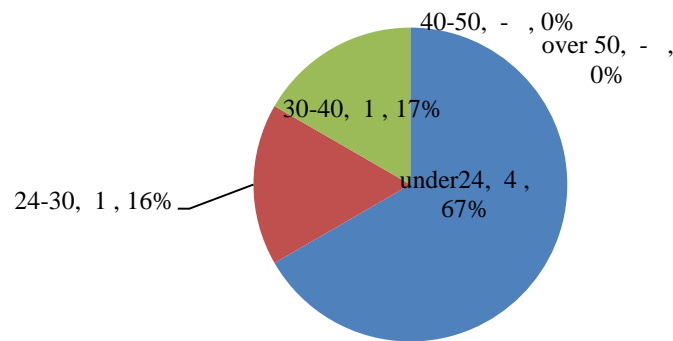

**Characteristics of New Prisoners in Hsinchu Detention Center,
Agency of Corrections, Ministry of Justice**

Unit : Persons

End of Year	Total	Sex		Age					Education		
		Male	Female	under24	24-30	30-40	40-50	over 50	under Junior High School	Senior High School	College & Graduate School
2019	595	594	1	54	77	161	160	143	281	285	29
2020	586	581	5	57	69	169	144	147	279	276	31
2021	416	413	3	25	65	88	121	117	198	197	21
2022	316	314	2	26	44	67	91	88	117	166	33
2023	15	13	2	6	3	2	2	2	9	5	1
2024 Jan.-Apr.	6	6	-	4	1	1	-	-	3	2	1

Explanation: The above statistics not includes temporary inmates.

**Ages of New Prisoners
(2024 Jan.-Apr.)**

**Education of New Prisoners
(2024 Jans.-Apr.)**