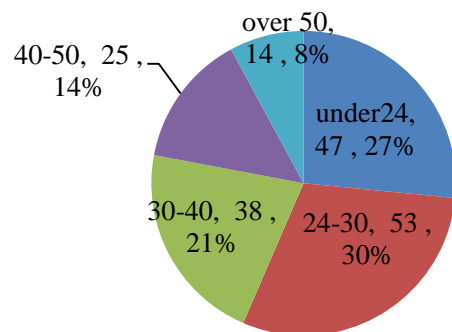

Characteristics of New Detendants in Hsinchu Detention Center,
Agency of Corrections, Ministry of Justice

Unit : Persons

End of Year	Total	Sex		Age					Education		
		Male	Female	under24	24-30	30-40	40-50	over 50	under Junior High School	Senior High School	College & Graduate School
2019	517	474	43	134	103	119	105	56	168	292	57
2020	436	392	44	74	93	94	96	79	162	229	45
2021	407	374	33	84	80	108	89	46	162	210	35
2022	442	401	41	73	104	118	75	72	131	244	67
2023	458	425	33	126	95	117	73	47	155	233	70
2024 Jan.-Apr.	177	166	11	47	53	38	25	14	52	94	31

**Ages of Detendants
(2024 Jan.-Apr.)**

**Education of Detendants
(2024 Jan.-Apr.)**