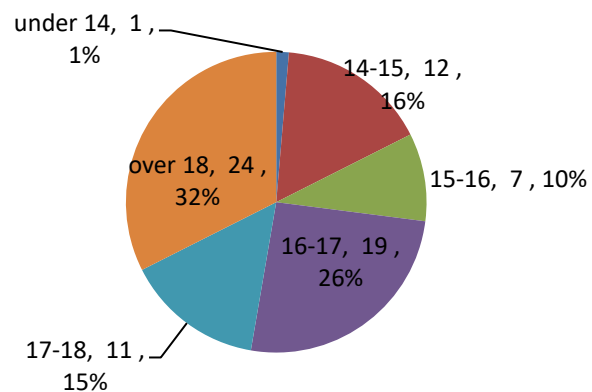

Characteristics of New Juvenile Detendants in Hsinchu Detention Center,
Agency of Corrections, Ministry of Justice

Unit : Persons

End of Year	Total	Sex		Age						Education	
		Male	Female	under 14	14-15	15-16	16-17	17-18	over 18	under Junior High School	Senior High School
2019	236	196	40	2	24	36	48	55	71	133	103
2020	208	180	28	4	17	36	41	57	53	127	81
2021	178	152	26	6	20	30	34	42	46	104	74
2022	195	162	33	9	22	30	36	47	51	112	83
2023	208	181	27	4	14	29	42	64	55	102	106
2024 Jan.-Apr.	74	62	12	1	12	7	19	11	24	33	41

Ages of New Juvenile Detendants
(2024 Jan.-Apr.)

Education of New Juvenile
Detendants (2024 Jan.-Apr.)