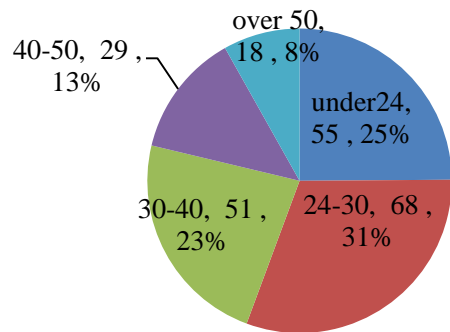

Characteristics of New Detendants in Hsinchu Detention Center,
Agency of Corrections, Ministry of Justice

Unit : Persons

End of Year	Total	Sex		Age					Education		
		Male	Female	under24	24-30	30-40	40-50	over 50	under Junior High School	Senior High School	College & Graduate School
2019	517	474	43	134	103	119	105	56	168	292	57
2020	436	392	44	74	93	94	96	79	162	229	45
2021	407	374	33	84	80	108	89	46	162	210	35
2022	442	401	41	73	104	118	75	72	131	244	67
2023	458	425	33	126	95	117	73	47	155	233	70
2024 Jan.-May	221	206	15	55	68	51	29	18	68	120	33

Ages of Detendants
(2024 Jan.-May)

Education of Detendants
(2024 Jan.-May)