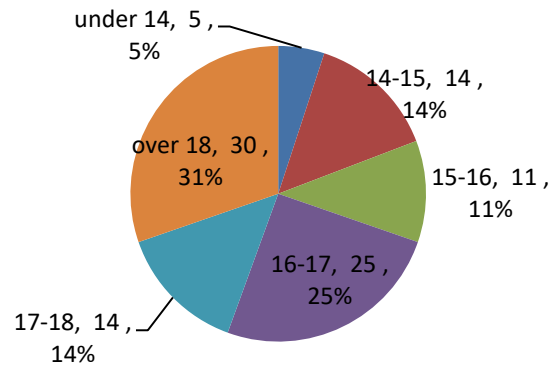

Characteristics of New Juvenile Detendants in Hsinchu Detention Center,
Agency of Corrections, Ministry of Justice

Unit : Persons

| End of Year | Total | Sex | | Age | | | | | | Education | |
|------------------|-------|------|--------|----------|-------|-------|-------|-------|---------|--------------------------|--------------------|
| | | Male | Female | under 14 | 14-15 | 15-16 | 16-17 | 17-18 | over 18 | under Junior High School | Senior High School |
| 2019 | 236 | 196 | 40 | 2 | 24 | 36 | 48 | 55 | 71 | 133 | 103 |
| 2020 | 208 | 180 | 28 | 4 | 17 | 36 | 41 | 57 | 53 | 127 | 81 |
| 2021 | 178 | 152 | 26 | 6 | 20 | 30 | 34 | 42 | 46 | 104 | 74 |
| 2022 | 195 | 162 | 33 | 9 | 22 | 30 | 36 | 47 | 51 | 112 | 83 |
| 2023 | 208 | 181 | 27 | 4 | 14 | 29 | 42 | 64 | 55 | 102 | 106 |
| 2024 Jan.-May | 99 | 86 | 13 | 5 | 14 | 11 | 25 | 14 | 30 | 44 | 55 |

Ages of New Juvenile Detendants (2024 Jan.-May)

Education of New Juvenile Detendants (2024 Jan.-May)