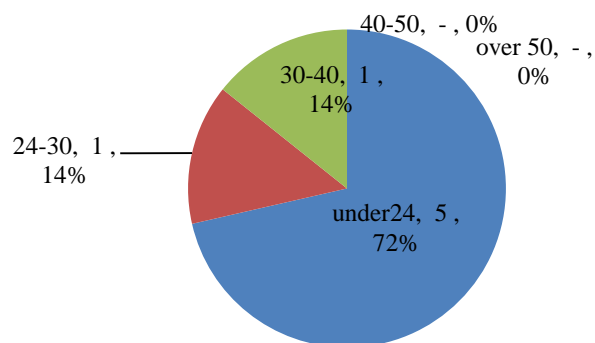

Characteristics of New Prisoners in Hsinchu Detention Center,
Agency of Corrections, Ministry of Justice

Unit : Persons

End of Year	Total	Sex		Age					Education		
		Male	Female	under24	24-30	30-40	40-50	over 50	under Junior High School	Senior High School	College & Graduate School
2019	595	594	1	54	77	161	160	143	281	285	29
2020	586	581	5	57	69	169	144	147	279	276	31
2021	416	413	3	25	65	88	121	117	198	197	21
2022	316	314	2	26	44	67	91	88	117	166	33
2023	15	13	2	6	3	2	2	2	9	5	1
2024 Jan.-Jun.	7	7	-	5	1	1	-	-	3	3	1

Explanation: The above statistics not includes temporary inmates.

**Ages of New Prisoners
(2024 Jan.-Jun.)**

**Education of New Prisoners
(2024 Jan.-Jun.)**