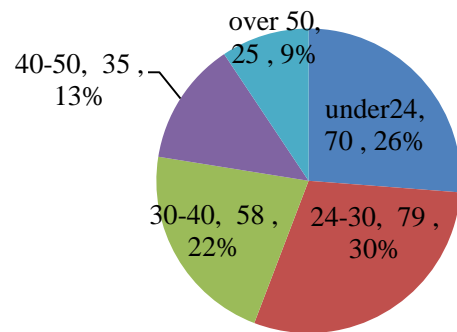

Characteristics of New Detendants in Hsinchu Detention Center,
Agency of Corrections, Ministry of Justice

Unit : Persons

End of Year	Total	Sex		Age					Education		
		Male	Female	under24	24-30	30-40	40-50	over 50	under Junior High School	Senior High School	College & Graduate School
2019	517	474	43	134	103	119	105	56	168	292	57
2020	436	392	44	74	93	94	96	79	162	229	45
2021	407	374	33	84	80	108	89	46	162	210	35
2022	442	401	41	73	104	118	75	72	131	244	67
2023	458	425	33	126	95	117	73	47	155	233	70
2024 Jan.-Jun.	267	249	18	70	79	58	35	25	78	147	42

Ages of Detendants
(2024 Jan.-Jun.)

Education of Detendants
(2024 Jan.-Jun.)