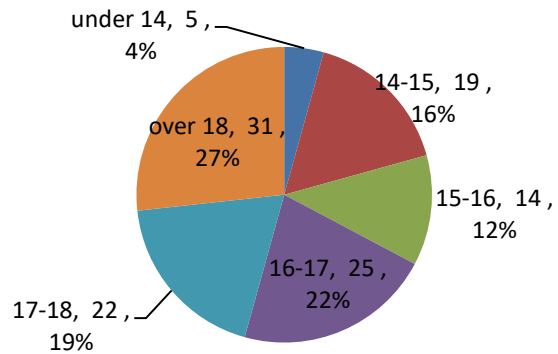

Characteristics of New Juvenile Detendants in Hsinchu Detention Center,  
Agency of Corrections, Ministry of Justice

Unit : Persons

End of Year	Total	Sex		Age						Education	
		Male	Female	under 14	14-15	15-16	16-17	17-18	over 18	under Junior High School	Senior High School
2019	236	196	40	2	24	36	48	55	71	133	103
2020	208	180	28	4	17	36	41	57	53	127	81
2021	178	152	26	6	20	30	34	42	46	104	74
2022	195	162	33	9	22	30	36	47	51	112	83
2023	208	181	27	4	14	29	42	64	55	102	106
2024 Jan.-Jun.	116	100	16	5	19	14	25	22	31	56	60

**Ages of New Juvenile Detendants (2024 Jan.-Jun.)**

**Education of New Juvenile Detendants (2024 Jan.-Jun.)**