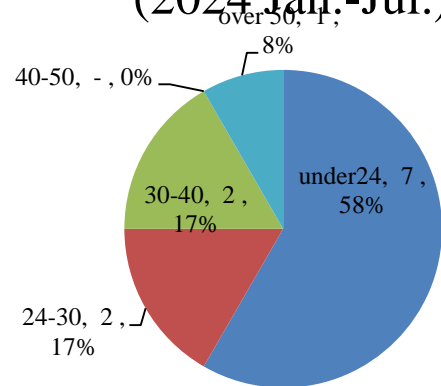

Characteristics of New Prisoners in Hsinchu Detention Center,  
Agency of Corrections, Ministry of Justice

Unit : Persons

End of Year	Total	Sex		Age					Education		
		Male	Female	under24	24-30	30-40	40-50	over 50	under Junior High School	Senior High School	College & Graduate School
2019	595	594	1	54	77	161	160	143	281	285	29
2020	586	581	5	57	69	169	144	147	279	276	31
2021	416	413	3	25	65	88	121	117	198	197	21
2022	316	314	2	26	44	67	91	88	117	166	33
2023	15	13	2	6	3	2	2	2	9	5	1
2024 Jan.-Jul.	12	12	-	7	2	2	-	1	3	6	3

Explanation: The above statistics not includes temporary inmates.

**Ages of New Prisoners  
(2024 Jan.-Jul.)**

**Education of New Prisoners  
(2024 Jan.-Jul.)**