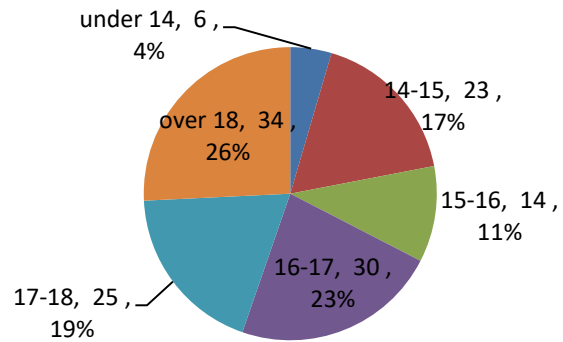

Characteristics of New Juvenile Detendants in Hsinchu Detention Center,
Agency of Corrections, Ministry of Justice

Unit : Persons

End of Year	Total	Sex		Age						Education	
		Male	Female	under 14	14-15	15-16	16-17	17-18	over 18	under Junior High School	Senior High School
2019	236	196	40	2	24	36	48	55	71	133	103
2020	208	180	28	4	17	36	41	57	53	127	81
2021	178	152	26	6	20	30	34	42	46	104	74
2022	195	162	33	9	22	30	36	47	51	112	83
2023	208	181	27	4	14	29	42	64	55	102	106
2024 Jan.-Jul.	132	114	18	6	23	14	30	25	34	65	67

Ages of New Juvenile Detendants (2024 Jan.-Jul.)

Education of New Juvenile Detendants (2024 Jan.-Jul.)