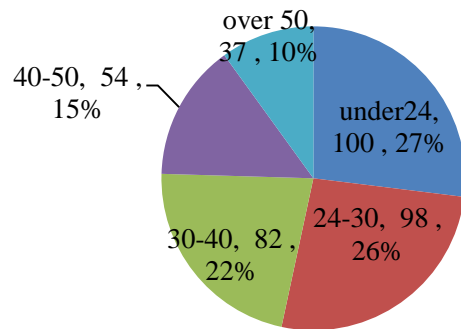

Characteristics of New Detendants in Hsinchu Detention Center,
Agency of Corrections, Ministry of Justice

Unit : Persons

End of Year	Total	Sex		Age					Education		
		Male	Female	under24	24-30	30-40	40-50	over 50	under Junior High School	Senior High School	College & Graduate School
2019	517	474	43	134	103	119	105	56	168	292	57
2020	436	392	44	74	93	94	96	79	162	229	45
2021	407	374	33	84	80	108	89	46	162	210	35
2022	442	401	41	73	104	118	75	72	131	244	67
2023	458	425	33	126	95	117	73	47	155	233	70
2024 Jan.-Aug.	371	346	25	100	98	82	54	37	111	206	54

Ages of Detendants
(2024 Jan.-Aug.)

Education of Detendants
(2024 Jan.-Aug.)