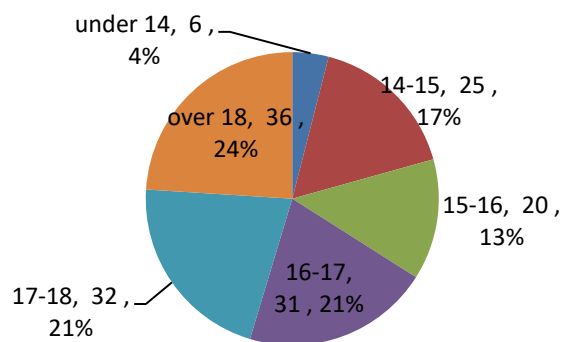

Characteristics of New Juvenile Detendants in Hsinchu Detention Center,
Agency of Corrections, Ministry of Justice

Unit : Persons

End of Year	Total	Sex		Age						Education	
		Male	Female	under 14	14-15	15-16	16-17	17-18	over 18	under Junior High School	Senior High School
2019	236	196	40	2	24	36	48	55	71	133	103
2020	208	180	28	4	17	36	41	57	53	127	81
2021	178	152	26	6	20	30	34	42	46	104	74
2022	195	162	33	9	22	30	36	47	51	112	83
2023	208	181	27	4	14	29	42	64	55	102	106
2024 Jan.-Aug.	150	128	22	6	25	20	31	32	36	74	76

Ages of New Juvenile Detendants (2024 Jan.-Aug.)

Education of New Juvenile Detendants (2024 Jan.-Aug.)