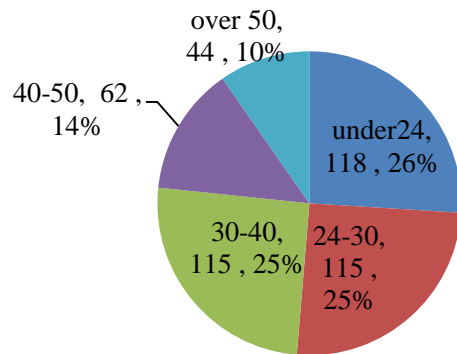

Characteristics of New Detendants in Hsinchu Detention Center,
Agency of Corrections, Ministry of Justice

Unit : Persons

End of Year	Total	Sex		Age					Education		
		Male	Female	under24	24-30	30-40	40-50	over 50	under Junior High School	Senior High School	College & Graduate School
2019	517	474	43	134	103	119	105	56	168	292	57
2020	436	392	44	74	93	94	96	79	162	229	45
2021	407	374	33	84	80	108	89	46	162	210	35
2022	442	401	41	73	104	118	75	72	131	244	67
2023	458	425	33	126	95	117	73	47	155	233	70
2024 Jan.-Oct.	454	422	32	118	115	115	62	44	135	252	67

Ages of Detendants
(2024 Jan.-Oct.)

Education of Detendants
(2024 Jan.-Oct.)