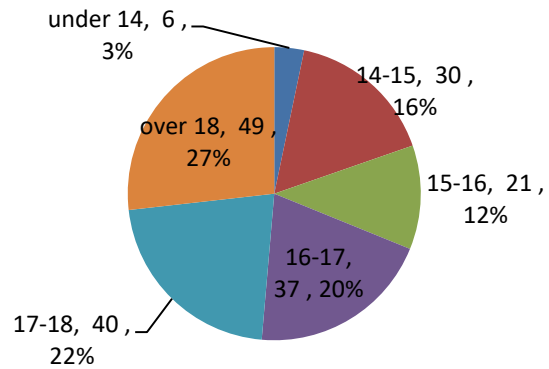

Characteristics of New Juvenile Detendants in Hsinchu Detention Center,
Agency of Corrections, Ministry of Justice

Unit : Persons

End of Year	Total	Sex		Age						Education	
		Male	Female	under 14	14-15	15-16	16-17	17-18	over 18	under Junior High School	Senior High School
2019	236	196	40	2	24	36	48	55	71	133	103
2020	208	180	28	4	17	36	41	57	53	127	81
2021	178	152	26	6	20	30	34	42	46	104	74
2022	195	162	33	9	22	30	36	47	51	112	83
2023	208	181	27	4	14	29	42	64	55	102	106
2024 Jan.-Oct.	183	156	27	6	30	21	37	40	49	89	94

Ages of New Juvenile Detendants (2024 Jan.-Oct.)

Education of New Juvenile Detendants (2024 Jan.-Oct.)