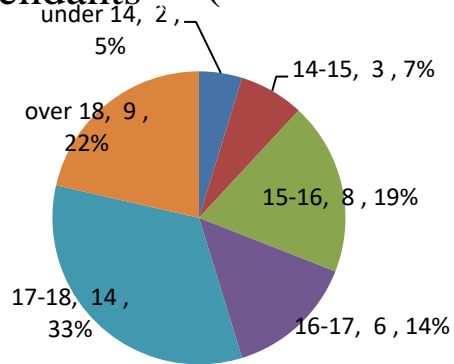

**Characteristics of New Juvenile Detendants in Hsinchu Detention Center,  
Agency of Corrections, Ministry of Justice**

Unit : Persons

End of Year	Total	Sex		Age						Education	
		Male	Female	under 14	14-15	15-16	16-17	17-18	over 18	under Junior High School	Senior High School
2022	195	162	33	9	22	30	36	47	51	112	83
2023	208	181	27	4	14	29	42	64	55	102	106
2024	225	194	31	8	36	26	42	52	61	111	114
2025	187	163	24	7	19	30	28	65	38	84	103
2026 Jan.-Mar.	42	35	7	2	3	8	6	14	9	19	23

**Ages of New Juvenile Detendants (2026 Jan.-Mar.)**

**Education of New Juvenile Detendants (2026 Jan.-Mar.)**