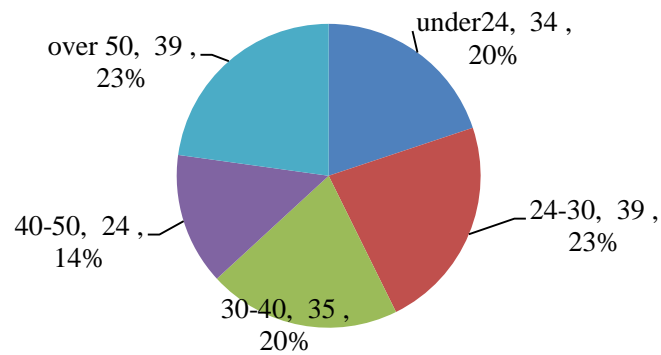

Characteristics of New Detendants in Hsinchu Detention Center,
Agency of Corrections, Ministry of Justice

Unit : Persons

| End of Year | Total | Sex | | Age | | | | | Education | | |
|----------------|-------|------|--------|---------|-------|-------|-------|---------|--------------------------|--------------------|---------------------------|
| | | Male | Female | under24 | 24-30 | 30-40 | 40-50 | over 50 | under Junior High School | Senior High School | College & Graduate School |
| 2022 | 442 | 401 | 41 | 73 | 104 | 118 | 75 | 72 | 140 | 244 | 58 |
| 2023 | 458 | 425 | 33 | 126 | 95 | 117 | 73 | 47 | 155 | 233 | 70 |
| 2024 | 573 | 530 | 43 | 154 | 137 | 142 | 82 | 58 | 174 | 310 | 89 |
| 2025 | 682 | 591 | 91 | 153 | 154 | 151 | 126 | 98 | 206 | 370 | 106 |
| 2026 Jan.-Mar. | 171 | 132 | 39 | 34 | 39 | 35 | 24 | 39 | 43 | 91 | 37 |

Ages of Detendants
(2026 Jan.-Mar.)

Education of Detendants
(2026 Jan.-Mar.)