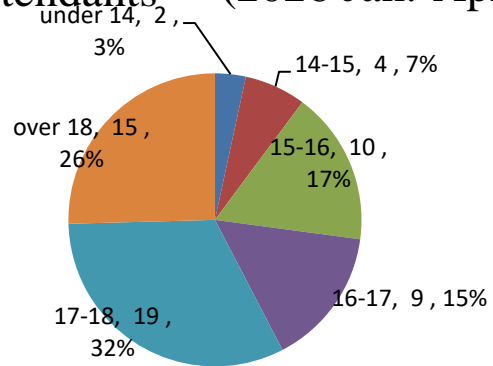

**Characteristics of New Juvenile Detendants in Hsinchu Detention Center,
Agency of Corrections, Ministry of Justice**

Unit : Persons

End of Year	Total	Sex		Age						Education	
		Male	Female	under 14	14-15	15-16	16-17	17-18	over 18	under Junior High School	Senior High School
2022	195	162	33	9	22	30	36	47	51	112	83
2023	208	181	27	4	14	29	42	64	55	102	106
2024	225	194	31	8	36	26	42	52	61	111	114
2025	187	163	24	7	19	30	28	65	38	84	103
2026 Jan.-Apr.	59	51	8	2	4	10	9	19	15	27	32

Ages of New Juvenile Detendants (2026 Jan.-Apr.)

Education of New Juvenile Detendants (2026 Jan.-Apr.)